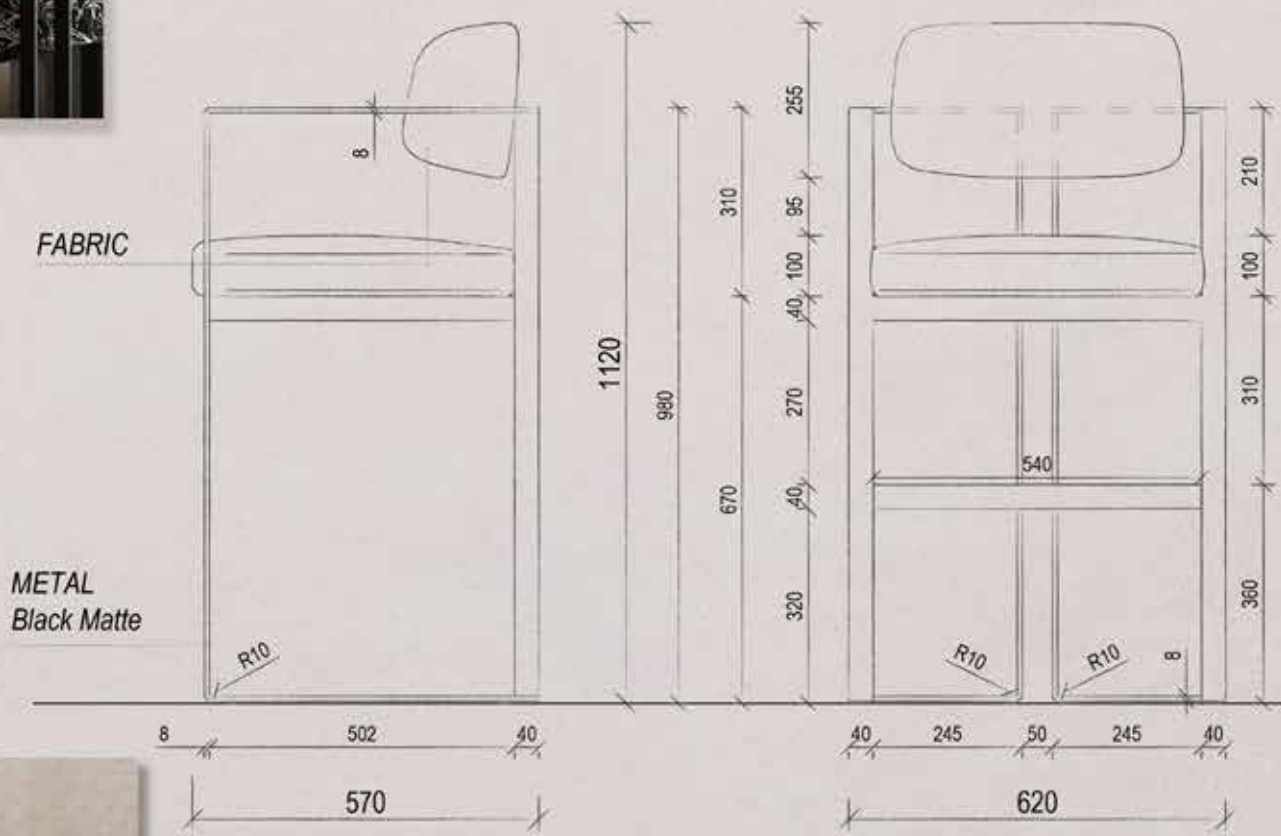

QUAI VOLTAIRE

BAR STOOL

DIMENSIONS
62 x 57 x h112 cm

FRAME
available in

UPHOLSTERY
All fabrics are available for upholstery, please see colors range in the Materials section

SIDE

FRONT

FABRIC