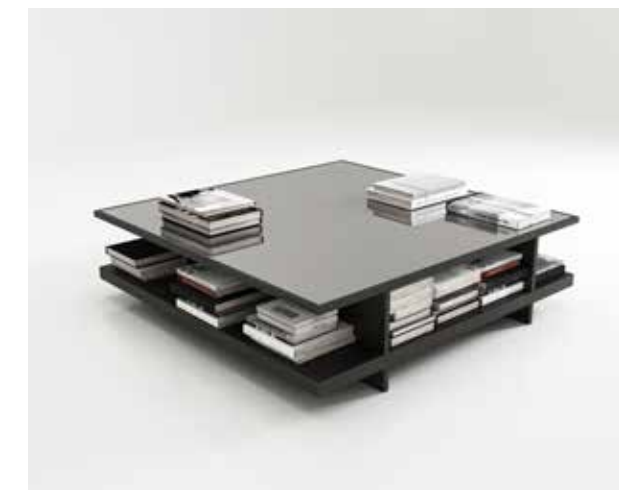

SAINT-GERMAIN

COFFEE TABLE

DIMENSIONS
120 x 120 x h37 cm

FRAME
available in

AMERICAN
WALNUT
MATTE

BLACK
COFFEE
BAMBOO
MATTE

DARK
STAINED
OAK

GREY
STAINED
OAK
MATTE