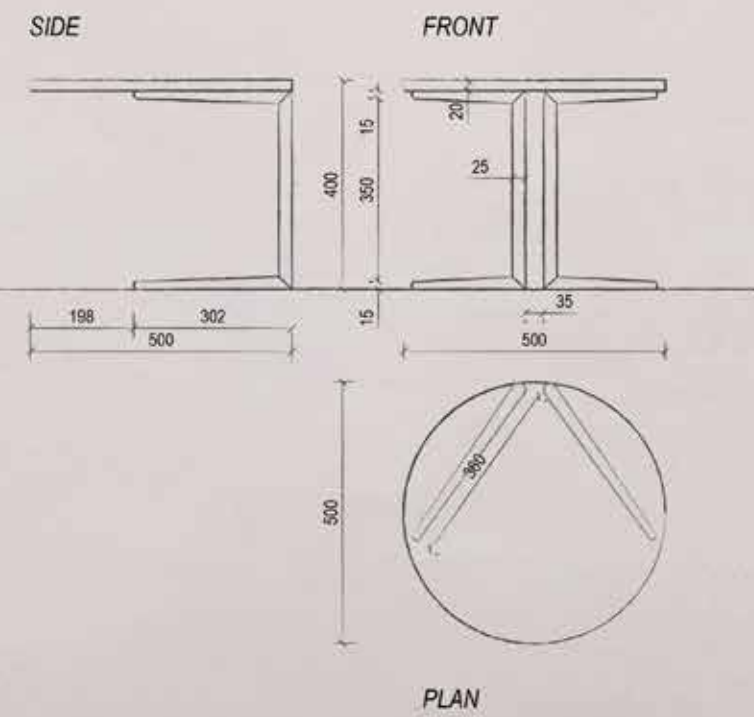

SAINT-GUILLAUME

COFFEE TABLE

DIMENSIONS

60 x 120 x h30 cm

50 x 50 x h40 cm

60 x 60 x h35 cm

FRAME
available in

TOP
available in