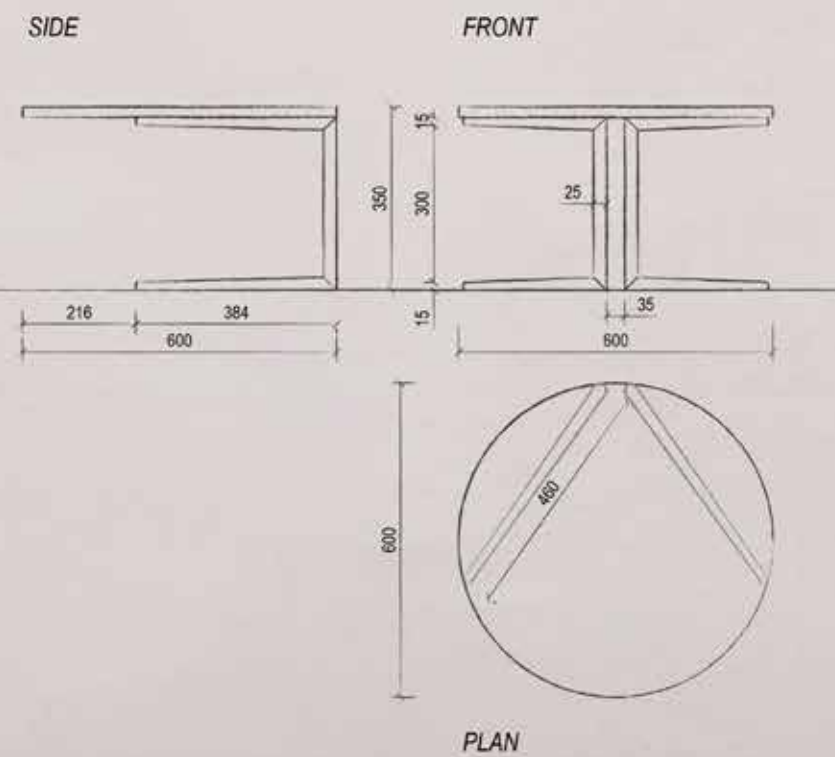

SAINT-GUILLAUME

COFFEE TABLE

DIMENSIONS

60 x 120 x h30 cm

50 x 50 x h40 cm

60 x 60 x h35 cm

FRAME
available in

TOP
available in