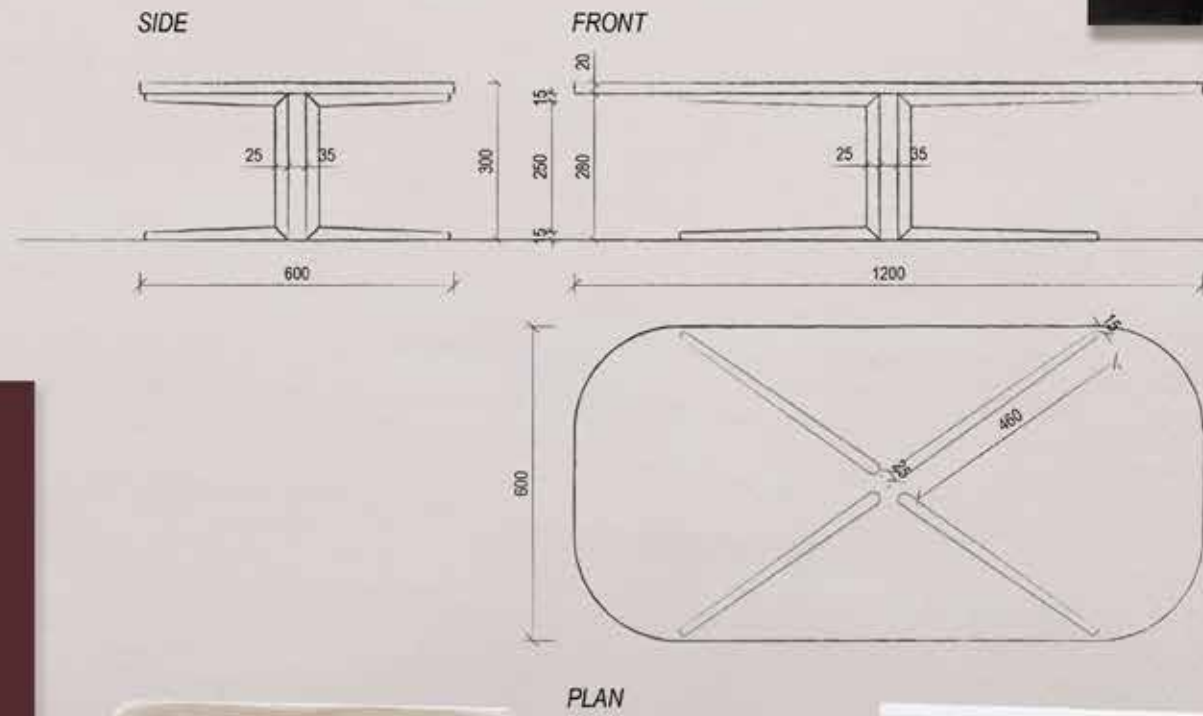

SAINT-GUILLAUME

COFFEE TABLE

DIMENSIONS

60 x 120 x h30 cm

50 x 50 x h40 cm

60 x 60 x h35 cm

FRAME
available in

TOP
available in